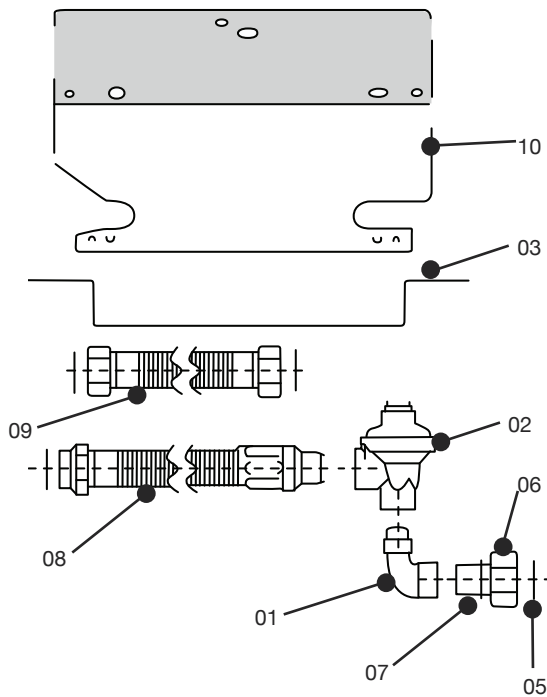

DKW47

INSTALLATION KIT LIST

DIAGRAM

INSTALLATION KIT LIST

Item	Name	Description	Qty
01	G12EMF	3/4" M/F Malleable Elbow	1
02	G940K22CZ1/K	3/4" Meter Governor	1
03	MBSK1-2A	Semi-Concealed Meter Bracket	1
04	S2F0632P	4" Screw (Not Shown)	2
05	X4301	Washer	4
06	X6533	1" Cap Nut	1
07	X8380	Lining	1
08	4065MS/325	Flexible Metallic Hose 325mm Long	1
09	4065NS/300	Flexible Metallic Hose 1" x 1" 300mm Long	1
10	5200	3/4" Wall Bracket	1
11	57610S	Shear Bolts (not shown)	2
12	57620S	Shear Washer (not shown)	2